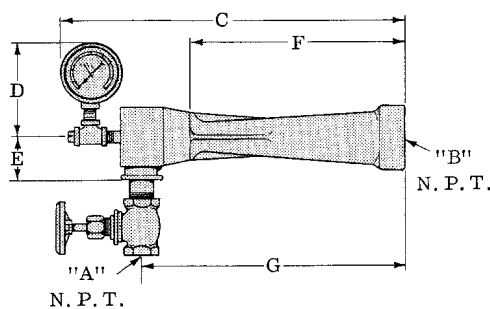

Airjectors can be used with either LP Proportional Mixers (as shown) or with Variset Mixers. Do not use any valves between the airjector and the mixer.

Manual temperature control is achieved by a needle valve in the compressed air line. Automatic control can be achieved by installing a solenoid valve in the compressed air line. A standard solenoid valve will provide "on-off" control, while a solenoid with adjustable bypass will give "hi-lo" burner control.

### Capacities

Using entraining air at 20 to 100 psig pressures.

Catalog Number	Outlet Size	Delivery Pressure (CFH)			
		8 oz.	16 oz.	24 oz.	32 oz.
AJ-3	3/4	600	1,000	1,200	1,400
AJ-4	1	1,200	1,500	2,000	2,500
AJ-5	1-1/4	2,000	2,500	3,500	4,500
AJ-6	1-1/2	3,000	4,000	4,500	6,000
AJ-8	2	4,500	6,000	7,500	9,000
AJ-10	2-1/2	7,000	10,000	12,000	15,000
AJ-12	3	10,000	14,500	18,750	23,000

### Dimensions & Ordering Information

Catalog Number	Basic Assy. No.	Assy. No. w/Valve & Gauge	Dimensions, In Inches						
			A	B	C	D	E	F	G
AJ-3	300801	300811	3/8	3/4	11-1/8	4-1/8	1-3/8	6	7-7/16
AJ-4	300802	300812	3/4	1	11-7/8	4-1/8	1-13/16	7	9-7/8
AJ-5	300803	300813	3/4	1-1/4	15-1/2	4-1/8	1-13/16	9-11/16	11-11/16
AJ-6	300804	300814	3/4	1-1/2	15-7/8	4-1/8	2-1/16	10	12
AJ-8	300805	300815	3/4	2	16-1/8	4-1/8	2-1/16	10	12-1/4
AJ-10	300806	300816	3/4	2-1/2	20-3/8	4-1/8	2-11/16	14	16-1/2
AJ-12	300807	300817	3/4	3	25-7/8	4-1/8	2-5/8	19-5/8	21-7/8