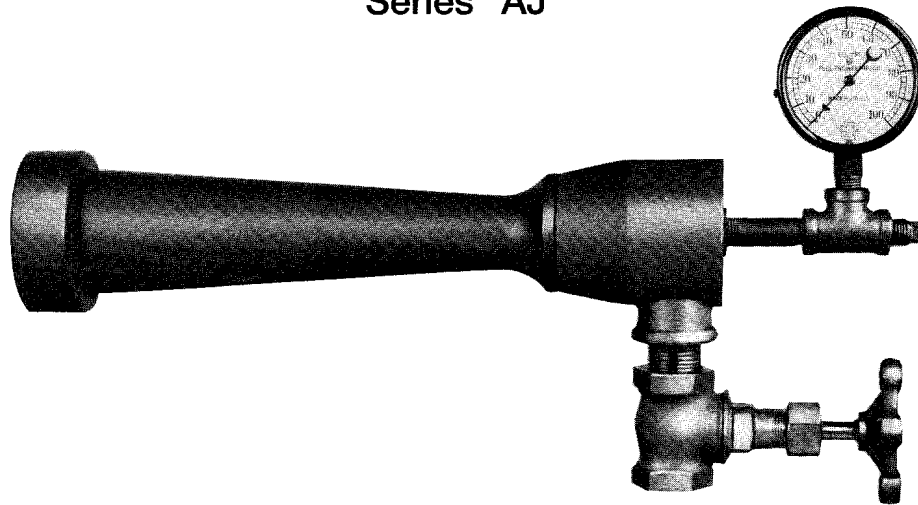

# ECLIPSE AIRJECTORS

## Series "AJ"

The Eclipse Airjector uses compressed air to entrain larger volumes of ambient air for combustion systems. The Airjector is useful when the operation of the combustion equipment is intermittent or air requirements are very small. A blower is recommended for constant operation.