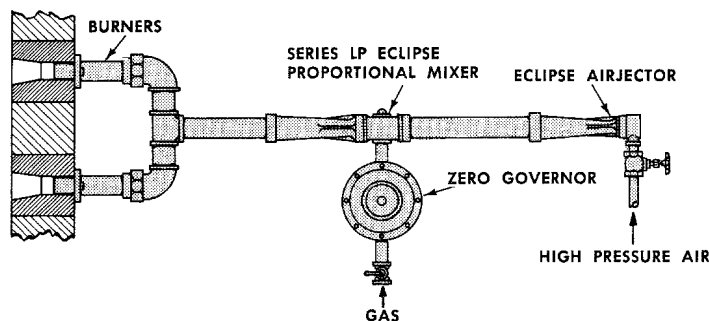

ECLIPSE AIRJECTORS

Series "AJ"

The Eclipse Airjector uses compressed air to entrain larger volumes of ambient air for combustion systems. The Airjector is useful when the operation of the combustion equipment is intermittent or air requirements are very small. A blower is recommended for constant operation.

Airjectors can be used with either LP Proportional Mixers (as shown) or with Variset Mixers. Do not use any valves between the airjector and the mixer.

Manual temperature control is achieved by a needle valve in the compressed air line. Automatic control can be achieved by installing a solenoid valve in the compressed air line. A standard solenoid valve will provide "on-off" control, while a solenoid with adjustable bypass will give "hi-lo" burner control.

Capacities

Using entraining air at 20 to 100 psig pressures.

Catalog Number	Outlet Size	Delivery Pressure (CFH)			
		8 oz.	16 oz.	24 oz.	32 oz.
AJ-3	3/4	600	1,000	1,200	1,400
AJ-4	1	1,200	1,500	2,000	2,500
AJ-5	1-1/4	2,000	2,500	3,500	4,500
AJ-6	1-1/2	3,000	4,000	4,500	6,000
AJ-8	2	4,500	6,000	7,500	9,000
AJ-10	2-1/2	7,000	10,000	12,000	15,000
AJ-12	3	10,000	14,500	18,750	23,000

NOTE: When ordering, be sure to specify Airjector number, capacity required, and compressed air pressure so orifice can be sized properly.

Dimensions & Ordering Information